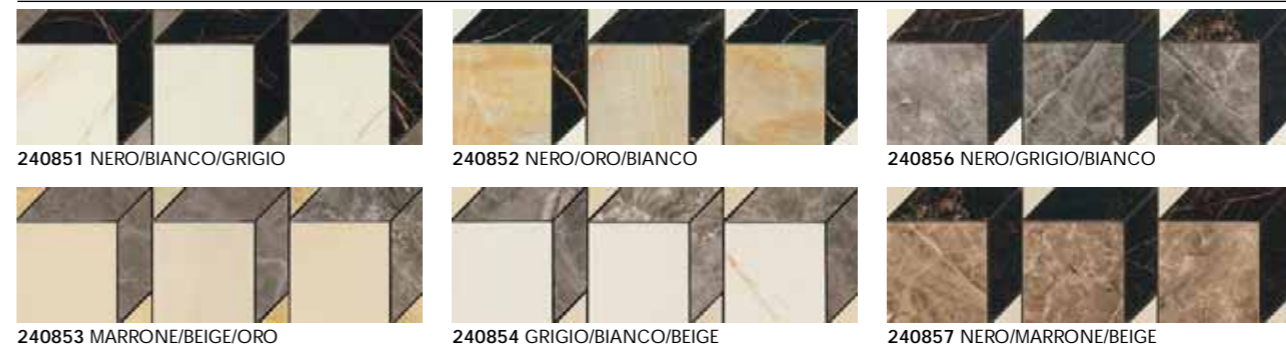

WALL MOSAICS

CUBE 19,5x58,5

CUBE DECORATO 19,5x58,5