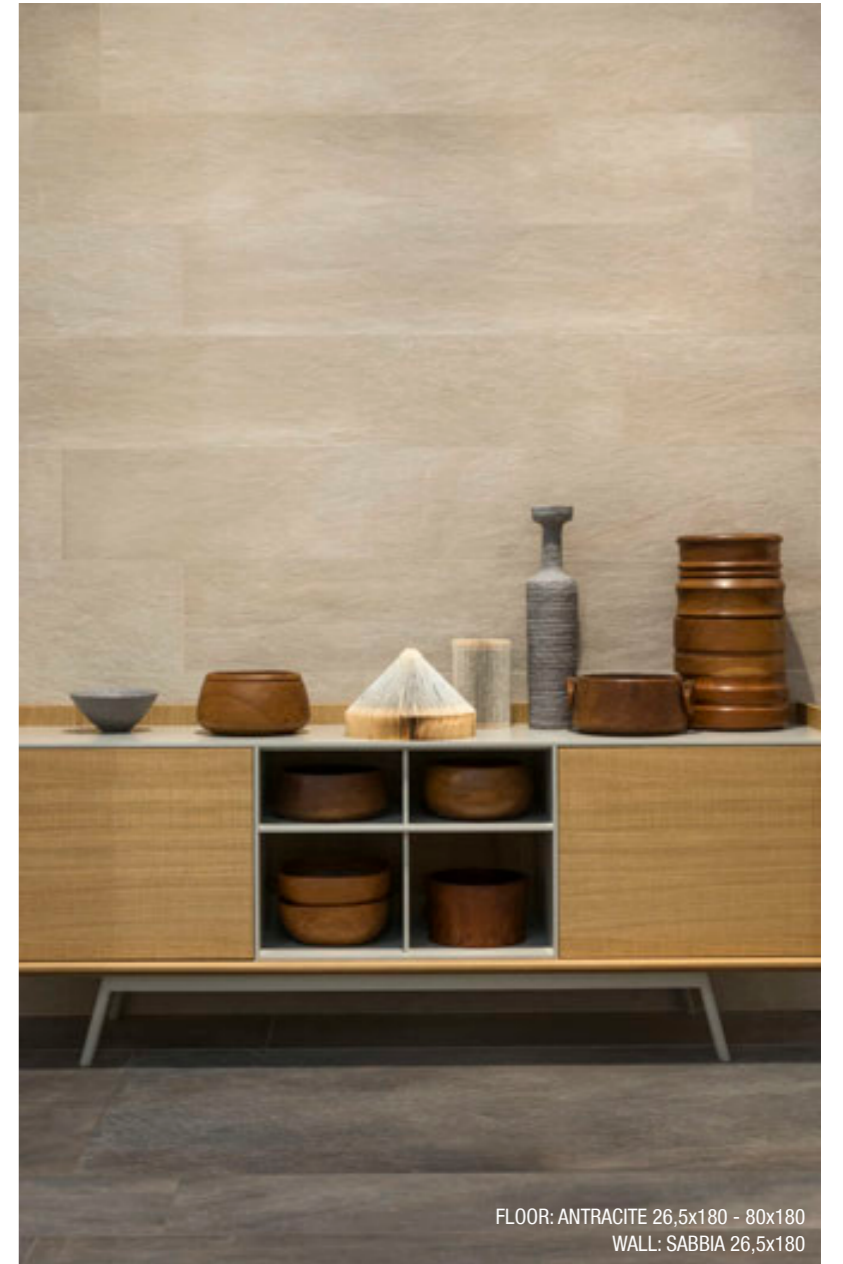

Concept Stone

FLOOR: ANTRACITE 26,5x180 - 80x180
WALL: SABBIA 26,5x180